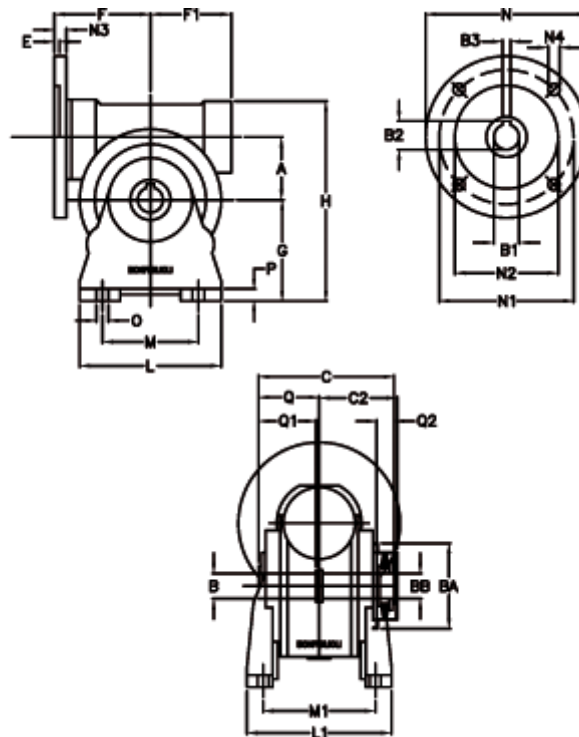

Article number: 390204904522816

Description: Worm Gear with Torque Limiter
VF 49-L1-A-45 P71B14

Measures

a = 49.50	C2 = 63,5	L1 = 124.0	O = 8.5
B = 25	Description = VF 49A-xx-71B14	m = 63	P = 12
B1 E7 = 14	E = 3.0	M1 = 98.5	Q = 51.0
B2 = 16.3	F = 70	N = 105	Q1 = 41
B3 H9 = 5	F1 = 63	N1 = 85	Q2 = 15
BA = 63	g = 82	N2 = 70	
BB H7 = 14	H = 162	N3 = 10.5	
C = 105	L = 110	N4 = 6,5	